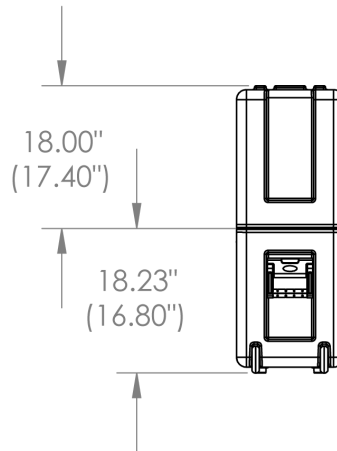

## Especificaciones ( Largo x Ancho x Profundo )

**Exterior:**  
[ 52.50" x 13.50" x 36.73" ]  
[ 133.35 cm x 34.29 cm x 93.29 cm ]

**Interior:**  
[ 49.50" x 9.71" x 34.20" ]  
[ 125.73 cm x 24.66 cm x 86.87 cm ]

## 3SKB-4250

NOTE: DIMENSIONS IN (X.XX) ARE ID

Case Series:	Flat Screen Series	Dimensions (for reference only)			
		Length	Width	Overall	Base / Lid
Case part#	3SKB-4250				
		left to right	front to back	height	height
Weight:	Exterior	52.50"	13.50"	36.73"	18.23"-18.00"
	Interior	49.50"	9.71"	34.20"	16.80"-17.40"